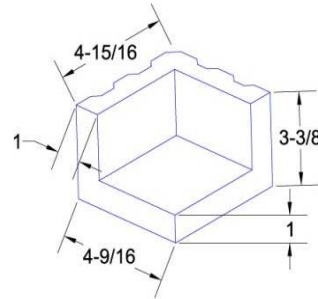

# 2017 Plymouth Foam Incorporated Standard Corners

UPDATED: 14APR17

Prices do not include freight

Minimum Order:\$500; Minimum Line Item \$250

#75, 3/4" Wall Part# 7000SCNR075	<b># OF CARTONS</b>	<b>QTY OF CORNERS</b>
	2-5 cartons	1648/carton
	6-10 cartons	1648/carton
	11-36 cartons	1648/carton
37-72 cartons	1648/carton	

#100, 1" Wall Part# 7000SCNR100	<b># of CARTONS</b>	<b>QTY OF CORNERS</b>
	3-5 cartons	384/carton
	6-10 cartons	384/carton
	11-36 cartons	384/carton
37-72 cartons	384/carton	

#100, 1" wall, ARCEL Part# 7000S100RCL	<b># of CARTONS</b>	<b>QTY OF CORNERS</b>
	10 cartons	384/carton

#125, 1-1/4 wall, EPS Part# 7000SCNR125	<b># of CARTONS</b>	<b>QTY OF CORNERS</b>
	3-5 carton	384/carton
	6-10 carton	384/carton
	11-36 carton	384/carton
37-72 carton	384/carton	

#125, 1-1/4" wall, ARCEL Part# 7000S125RCL	<b># of CARTONS</b>	<b>QTY OF CORNERS</b>
	10 carton	384/carton