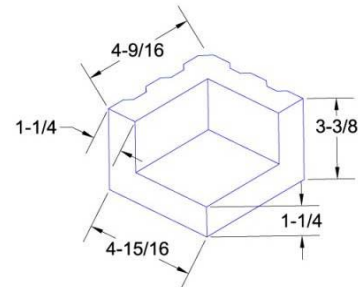

# 2017 Plymouth Foam Incorporated Standard Corners

UPDATED: 14APR17

Prices do not include freight

Minimum Order:\$500; Minimum Line Item \$250

#75, 3/4" Wall Part# 7000SCNR075	<b># OF CARTONS</b>	<b>QTY OF CORNERS</b>
	2-5 cartons	1648/carton
	6-10 cartons	1648/carton
	11-36 cartons	1648/carton
37-72 cartons	1648/carton	

#100, 1" Wall Part# 7000SCNR100	<b># of CARTONS</b>	<b>QTY OF CORNERS</b>
	3-5 cartons	384/carton
	6-10 cartons	384/carton
	11-36 cartons	384/carton
37-72 cartons	384/carton	

#100, 1" wall, ARCEL Part# 7000S100RCL	<b># of CARTONS</b>	<b>QTY OF CORNERS</b>
	10 cartons	384/carton

#125, 1-1/4 wall, EPS Part# 7000SCNR125	<b># of CARTONS</b>	<b>QTY OF CORNERS</b>
	3-5 carton	384/carton
	6-10 carton	384/carton
	11-36 carton	384/carton
37-72 carton	384/carton	

#125, 1-1/4" wall, ARCEL Part# 7000S125RCL	<b># of CARTONS</b>	<b>QTY OF CORNERS</b>
	10 carton	384/carton

# of CARTONS 10 carton  
QTY OF CORNERS 336/ Carton

2" Wall Corner, ARCEL  
Part# 7000S200RCL